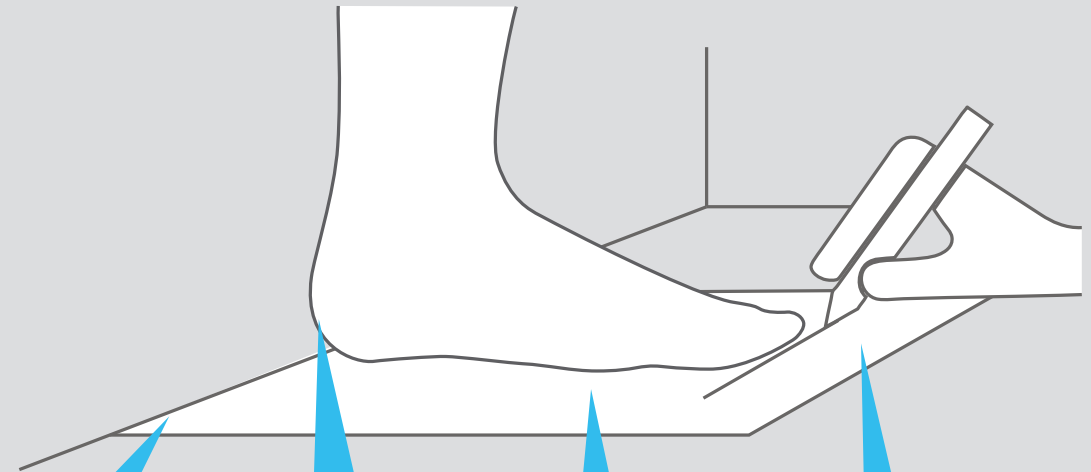

## SIZING CHART

Foot measurement		EU	US men	US women	US kids
cm	in				
16	6 1/4	26			10
16.5	6 1/4	27			11
17	6 3/4	28			12
18	7	29			13
18.5	7 1/4	30			13.5
19	7 2/4	31			1
20	7 3/4	32			2
20.5	8	33			3
21	8 1/4	34			4
21.5	8 2/4	35			5
22.5	8 3/4	36	5.5	6.5	
23	9	37	6	7	
24	9 2/4	38	7	8	
24.5	9 3/4	39	7.5	8.5	
25.5	10	40	8.5	9.5	
26	10 1/4	41	9	10	
26.5	10 2/4	42	9.5	10.5	
27	10 3/4	43	10		
27.5	10 3/4	44	10.5		
28.5	11 1/4	45	11.5		
29	11 2/4	46	12		
30	11 3/4	47	13		
31	12 1/4	48	14		

place a paper sheet against the wall

place your heel up against the wall too

make sure your foot is perpendicular to the wall

draw a straight line marking the end of your longest toe

measure the distance between the wall and the line you drew

repeat for both feet, use the longer one in the table to determine your size